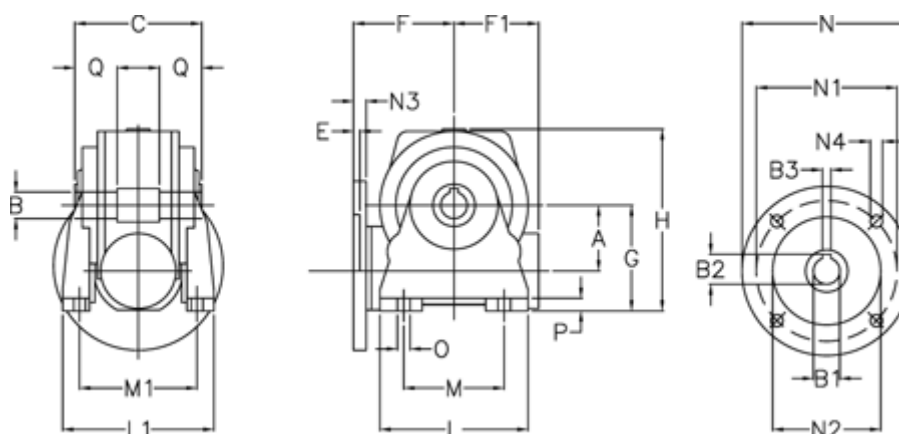

Data Sheet

Article number: 3902049036127
Description: Worm gear
VF 49-N-36-71B5

Measures

A = 49.5	F1 = 63	N1 = 130
B = 25 H7	G = 82	N2 = 110
B1 E7 = 14	H = 138	N3 = 10.5
B2 = 16.3	L = 110	N4 = 9.5
B3 H9 = 5	L1 = 124	O = 8.5
C = 82	M = 63	P = 12
E = 3	M1 = 98.5	Q = 22.5
F = 70	N = 160	